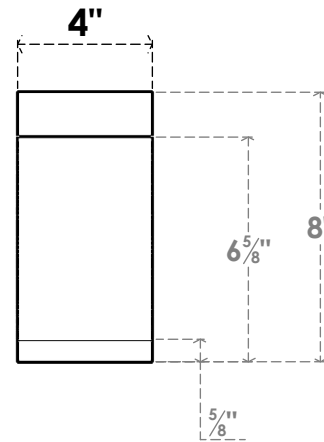

ITEM NUMBER: BRCPC040X08000X08000IMP

4"W X 8"D X 8"H IMPERIAL ARCHITECTURAL GRADE PVC CLOSED KNEE BRACE

SIDE PROFILE

FRONT PROFILE

ISOMETRIC

EKENA MILLWORK
2300 WEST MAIN ST.
CLARKSVILLE, TX 75426
TOLL FREE: 866-607-0453
WWW.EKENAMILLWORK.COM