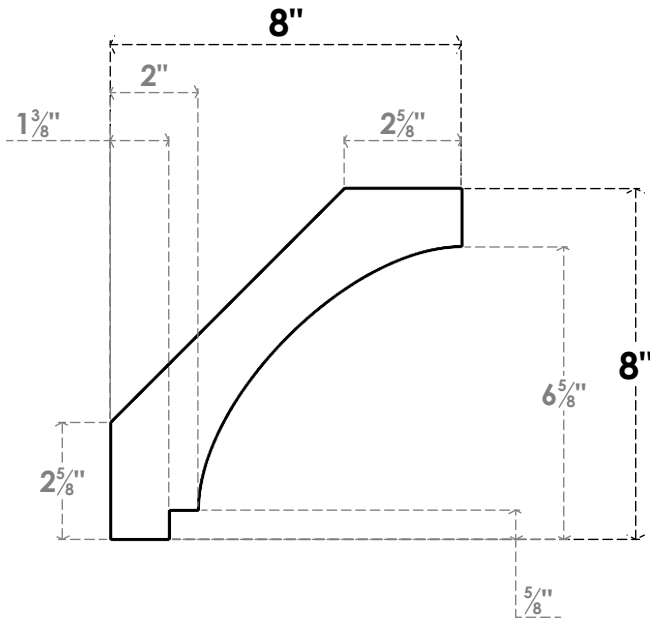

ITEM NUMBER: BRCPC040X08000X08000IMP

4"W X 8"D X 8"H IMPERIAL ARCHITECTURAL GRADE PVC CLOSED KNEE BRACE

SIDE PROFILE

FRONT PROFILE

ISOMETRIC

EKENA MILLWORK
2300 WEST MAIN ST.
CLARKSVILLE, TX 75426
TOLL FREE: 866-607-0453
WWW.EKENAMILLWORK.COM